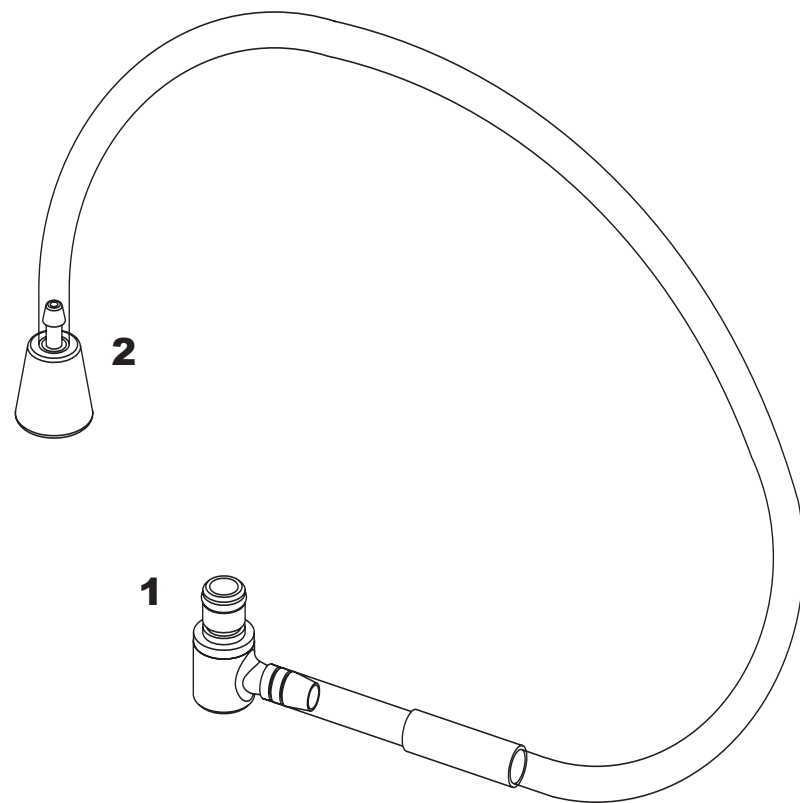

DSD-110-HU0119 Kit Components

DSD-110-HU0119 Kit Components

1. Basin CPC Connector
2. Biopsy Connector

1. Basin CPC Connector
2. Biopsy Connector

WARNINGS AND CAUTIONS

Hookups must be periodically inspected to ensure that their functionality is not impaired. Check for damage/worn connectors, missing/damaged components, kinked/blocked tubing and other damage.

DO NOT AUTOCLAVE.

Check to make sure that connections remain firmly attached during the disinfection cycle and until the completion of the cycle to ensure proper high level disinfection.

Refer to endoscope manufacturer's instruction guide for more information.

NOTE: If you have any questions regarding this hookup please contact your service technician or contact Medivators Customer Support at 1.800.444.4729 or 763.553.3300.

www.minntech.com/medivators

WARNINGS AND CAUTIONS

Hookups must be periodically inspected to ensure that their functionality is not impaired. Check for damage/worn connectors, missing/damaged components, kinked/blocked tubing and other damage.

DO NOT AUTOCLAVE.

Check to make sure that connections remain firmly attached during the disinfection cycle and until the completion of the cycle to ensure proper high level disinfection.

Refer to endoscope manufacturer's instruction guide for more information.

NOTE: If you have any questions regarding this hookup please contact your service technician or contact Medivators Customer Support at 1.800.444.4729 or 763.553.3300.

www.minntech.com/medivators

© 2009, MINNTECH CORPORATION
50097-160/A

© 2009, MINNTECH CORPORATION
50097-160/A