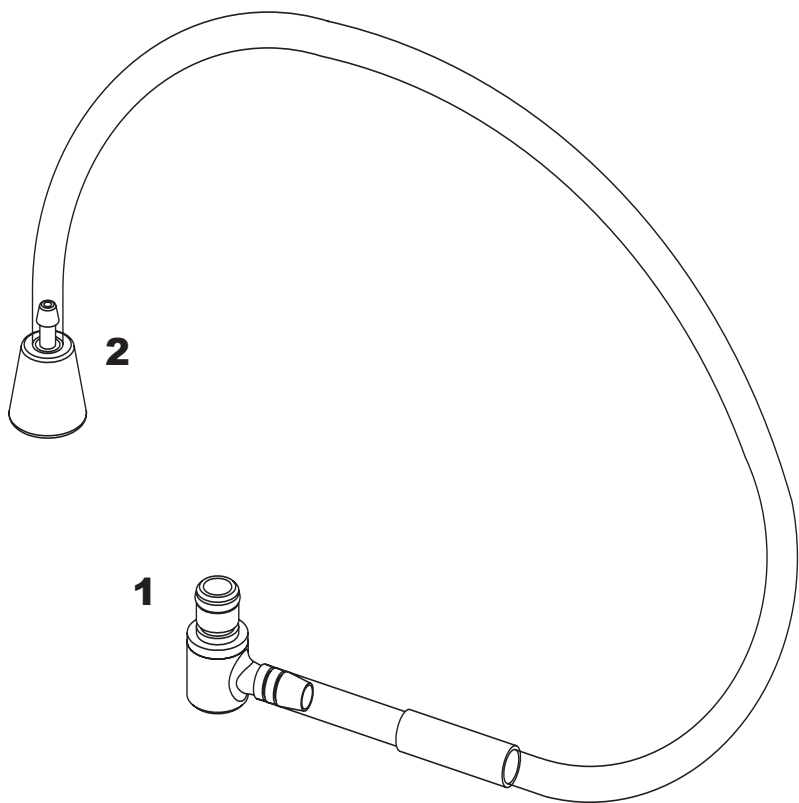

DSD-110-HU0119 Kit Components

DSD-110-HU0119 Kit Components

1. Basin CPC Connector
2. Biopsy Connector

1. Basin CPC Connector
2. Biopsy Connector

WARNINGS AND CAUTIONS

Hookups must be periodically inspected to ensure that their functionality is not impaired. Check for damage/worn connectors, missing/damaged components, kinked/blocked tubing and other damage.

DO NOT AUTOCLAVE.

Check to make sure that connections remain firmly attached during the disinfection cycle and until the completion of the cycle to ensure proper high level disinfection.

Refer to endoscope manufacturer's instruction guide for more information.

NOTE: If you have any questions regarding this hookup please contact your service technician or contact Medivators Customer Support at 1.800.444.4729 or 763.553.3300.

www.minntech.com/medivators

WARNINGS AND CAUTIONS

Hookups must be periodically inspected to ensure that their functionality is not impaired. Check for damage/worn connectors, missing/damaged components, kinked/blocked tubing and other damage.

DO NOT AUTOCLAVE.

Check to make sure that connections remain firmly attached during the disinfection cycle and until the completion of the cycle to ensure proper high level disinfection.

Refer to endoscope manufacturer's instruction guide for more information.

NOTE: If you have any questions regarding this hookup please contact your service technician or contact Medivators Customer Support at 1.800.444.4729 or 763.553.3300.

www.minntech.com/medivators

© 2009, MINNTECH CORPORATION
50097-160/A

© 2009, MINNTECH CORPORATION
50097-160/A